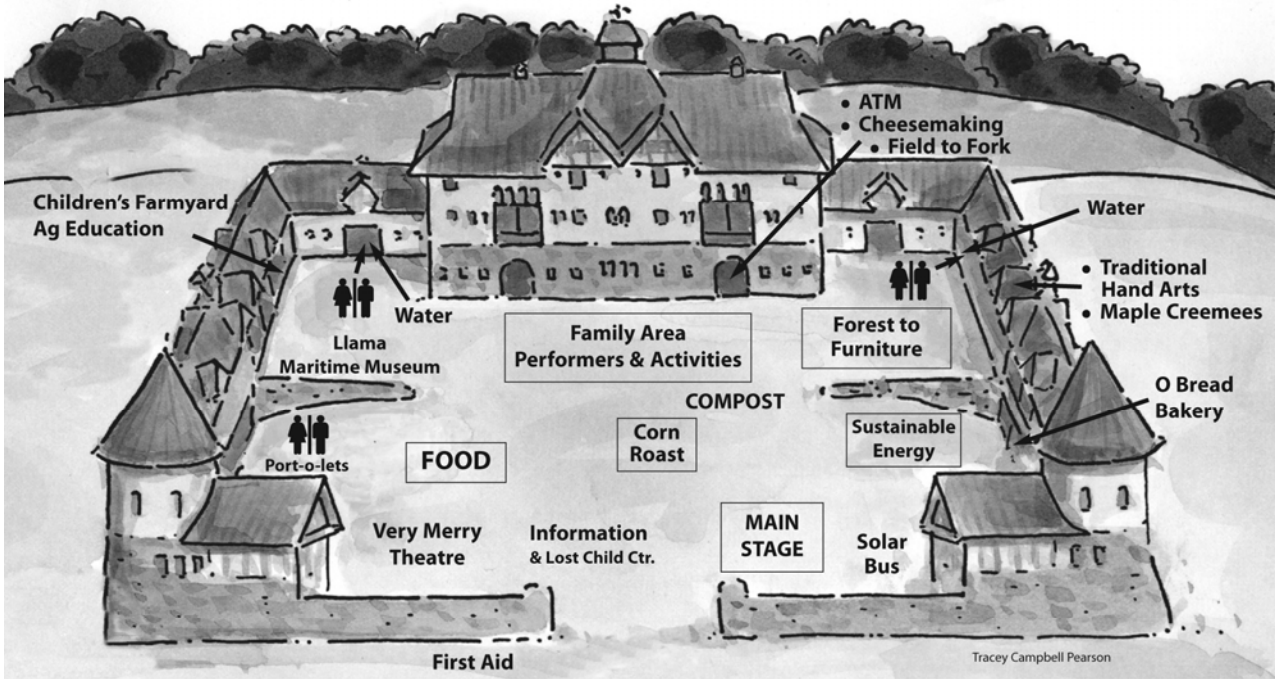

# SHELBURNE FARMS 32nd Annual Harvest Festival

Hay Rides

Port-o-lets

IN THE FRONT FIELD:

- Antique Farm Machinery
- Oxen
- Hay Bale Maze
- Mobile Sawmill
- Chainsaw Wood Carving
- America's First Horse Demonstrations

## Become a Member of Shelburne Farms TODAY!

Stop by the MEMBERSHIP TABLE outside THE COURTYARD GATE and become a member today! Help us to continue teaching and demonstrating the stewardship of natural and agricultural resources to inspire a more sustainable world. **\$35 Individual, \$50 Dual, \$65 Family, \$100+ Donor**

### WOOD SHOP AREA

Forest to Furniture.....Interactive Exhibit, Shelburne Farms

## **CHEESEMAKING AREA / FIELD TO FORK**

- Cheddar Demonstration & Cheese Tasting..... Shelburne Farms  
Sample Fresh Goat Cheese & Goat's Milk Caramel ..... Fat Toad Farm  
Sonia's Salsa .....Sonia Rivadeneira  
Live Bee Observation Hive..... Stony Point Apiaries  
Mushroom Farming Demonstration.....Eric Swanson
-  Maple Cotton Candy, Maple Zucchini Relish, more . Maple Harvest Specialties