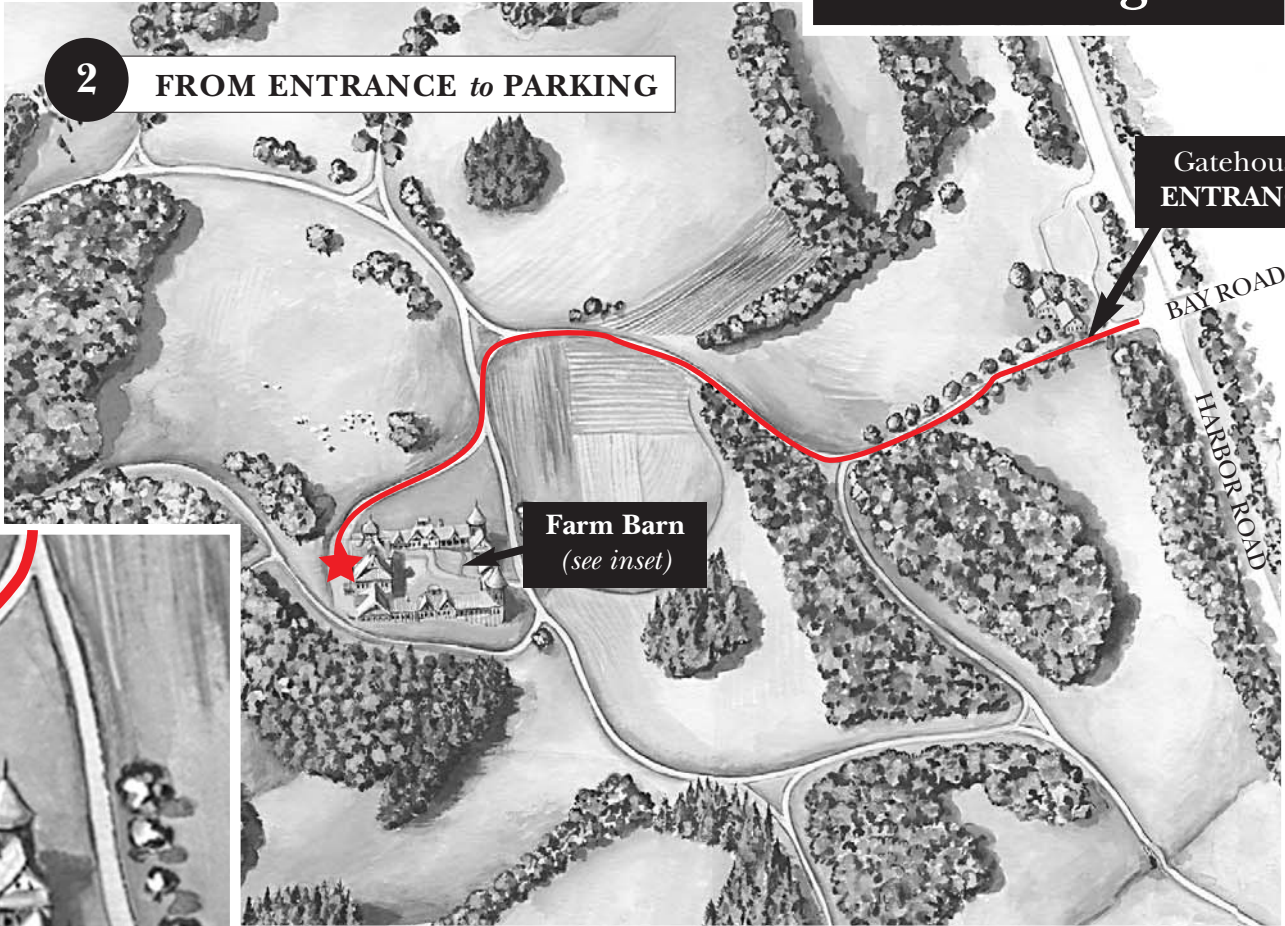

SHELBURNE FARMS Summer Camps

Directions and Parking

Please greet the gatehouse attendant as you enter the property. **Camp parking is behind the Farm Barn.** Footbridges provide access to the McClure Center and the Renaissance School. If the parking lot is full, continue around the barn and park on the grass in front of the building. New pedestrian entrances through the courtyard wall provide safe and direct access to the courtyard. **Only handicap drop-off/parking in courtyard.** Thank you for your patience and understanding!