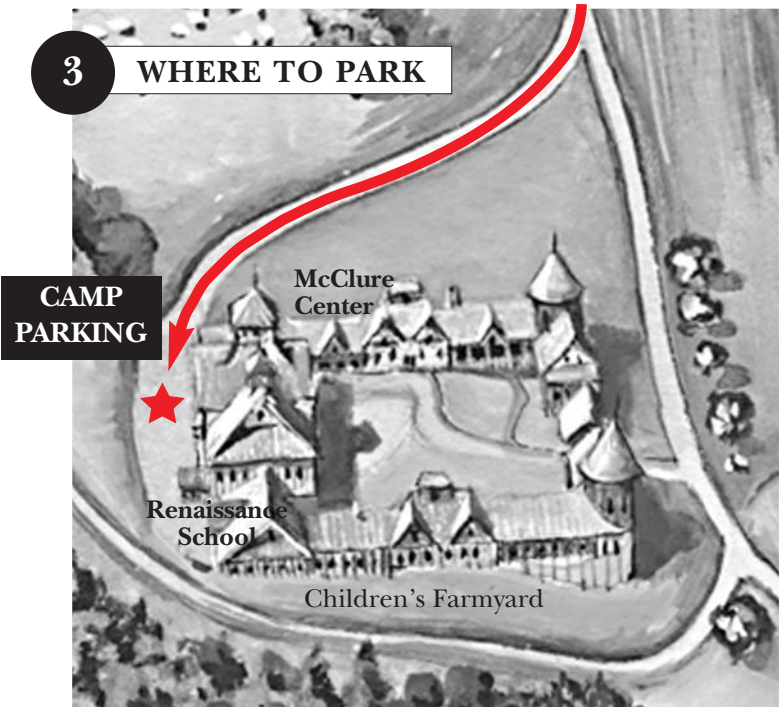

SHELBURNE FARMS Summer Camps

Directions and Parking

Please greet the gatehouse attendant as you enter the property. **Camp parking is behind the Farm Barn.** Footbridges provide access to the McClure Center and the Renaissance School. If the parking lot is full, continue around the barn and park on the grass in front of the building. New pedestrian entrances through the courtyard wall provide safe and direct access to the courtyard. **Only handicap drop-off/parking in courtyard.** Thank you for your patience and understanding!