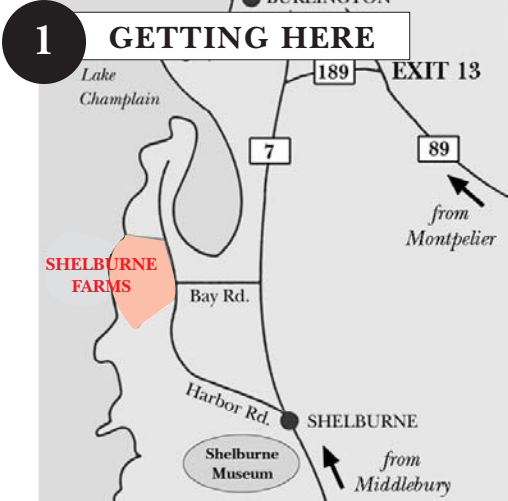

SHELBURNE FARMS Summer Camps

Directions and Parking

Please greet the gatehouse attendant as you enter the property. **Camp parking is behind the Farm Barn.** Footbridges provide access to the McClure Center and the Renaissance School. If the parking lot is full, continue around the barn and park on the grass in front of the building. New pedestrian entrances through the courtyard wall provide safe and direct access to the courtyard. **Only handicap drop-off/parking in courtyard.** Thank you for your patience and understanding!